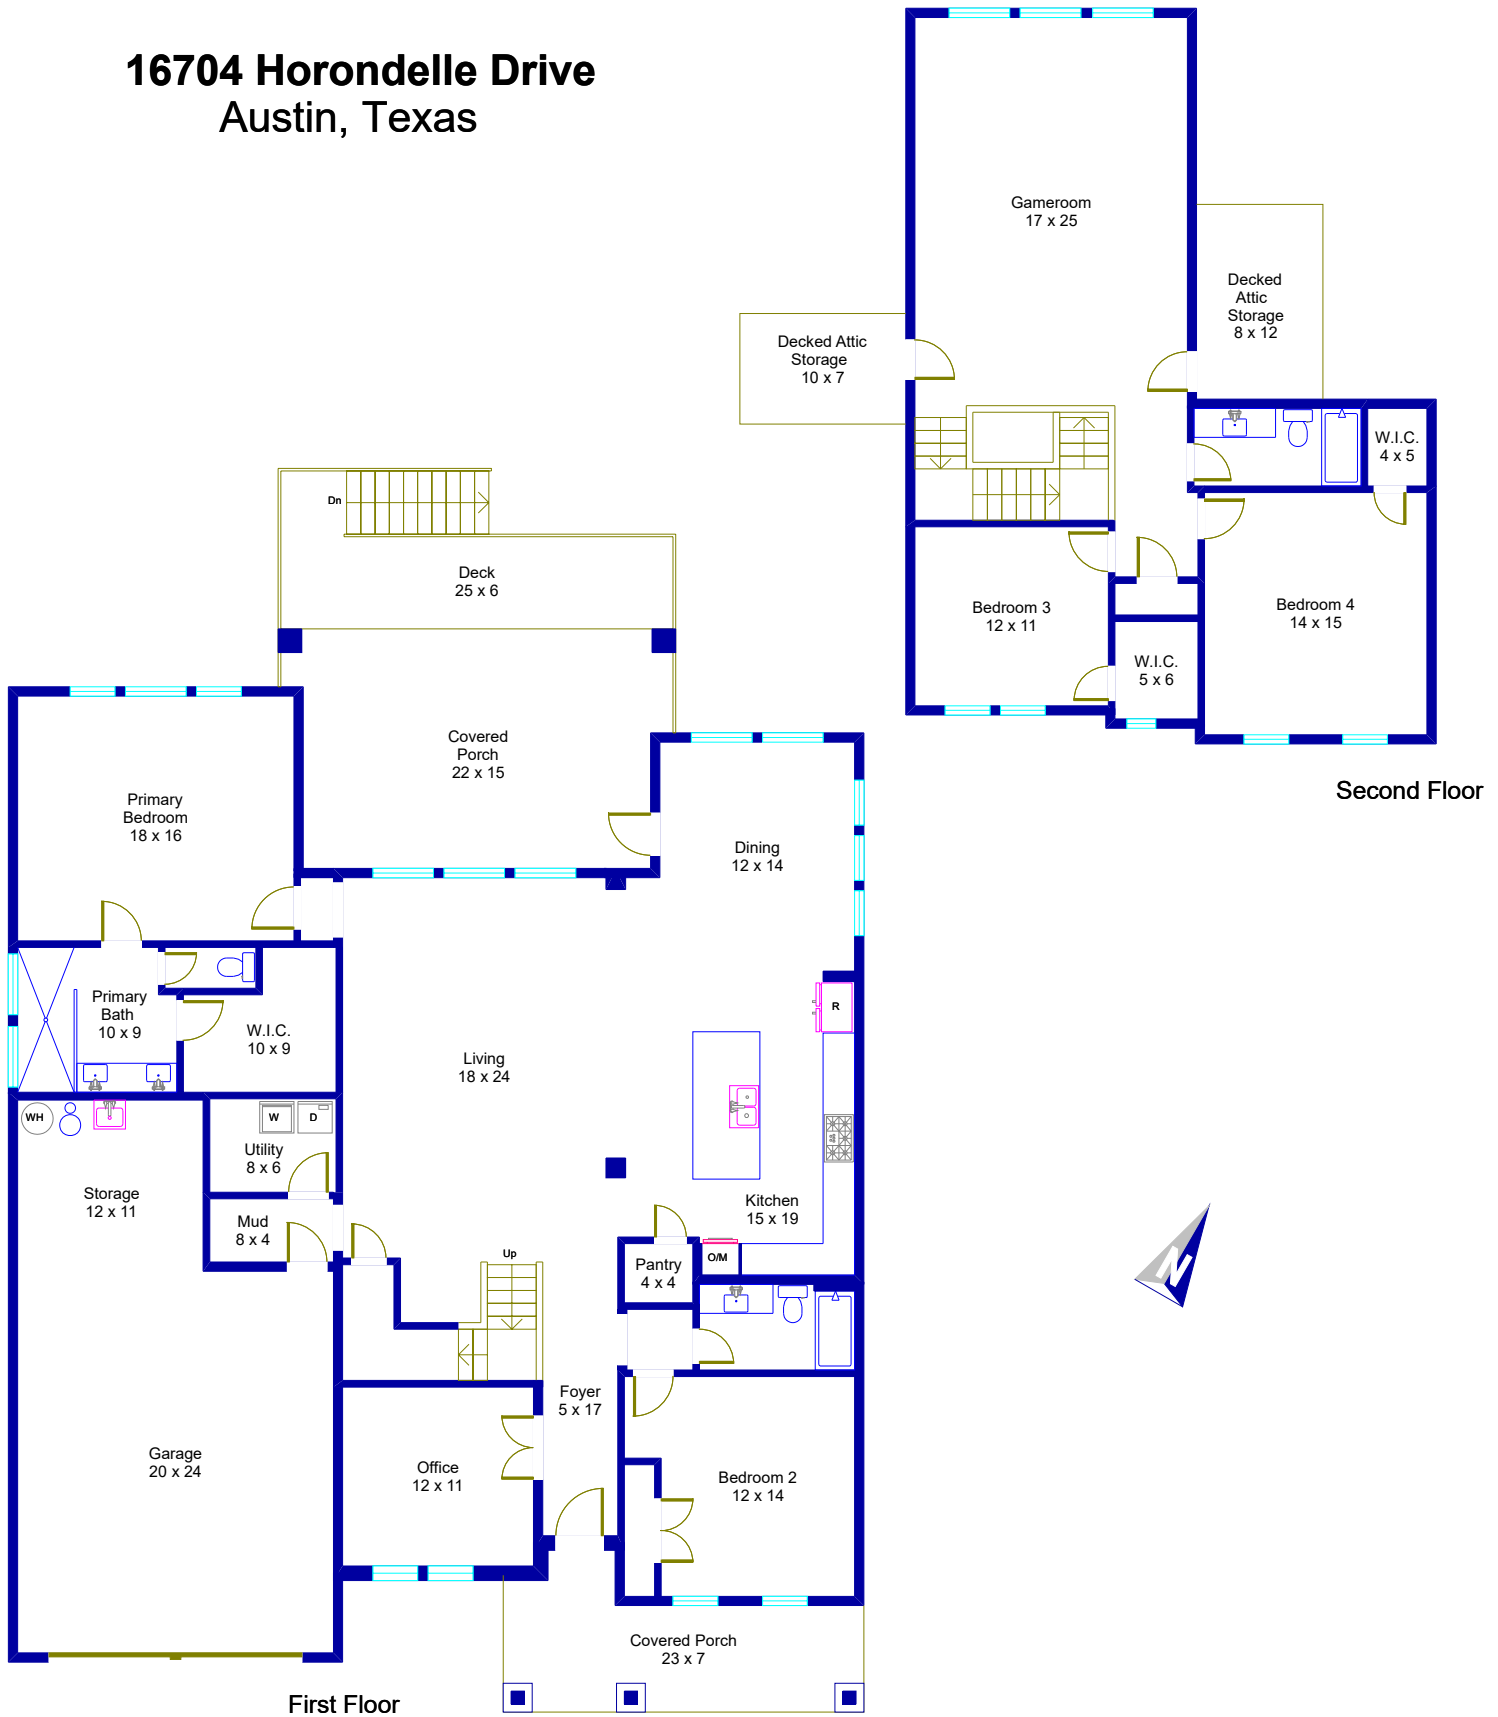

# 16704 Horondelle Drive Austin, Texas

© Floor Plan Graphics LLC 2026. This floor plan is an artistic rendering only. All dimensions are approximate. Floor Plan Graphics LLC and Keller Williams Realty make no representation or warranty as to this rendering's accuracy and no measurements or dimensions should be relied upon without independent verification. This floor plan, including all associated square footage data and materials, is the exclusive property of Floor Plan Graphics LLC and is protected by applicable intellectual property laws.

Marketed by Mary Hickey, Broker Associate, Keller Williams Realty, 512.796.4245, Mary@MaryHickey.com  
Floor plan by Floor Plan Graphics LLC, 512.454.0383, FloorPlanGraphics.com